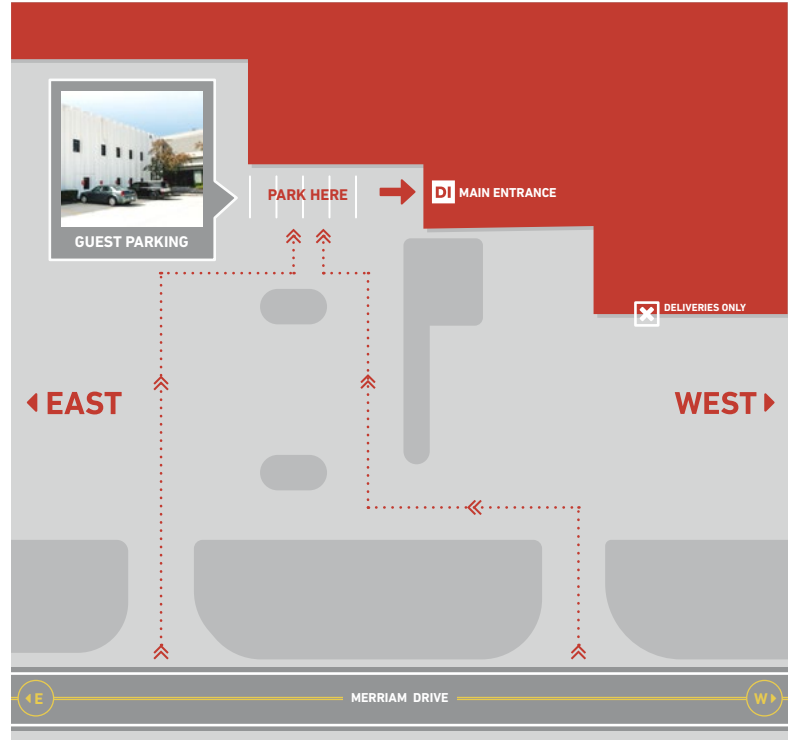

We're looking forward to your visit!