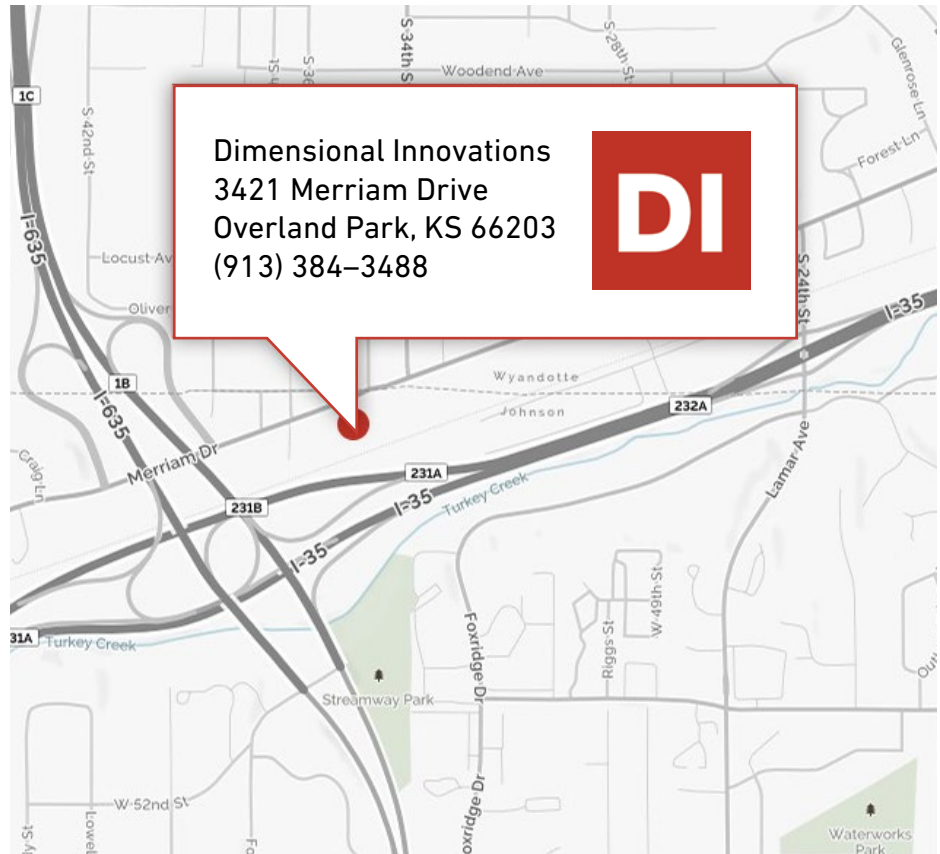

## Use East Parking Entrance.

Even the best of us are a little directionally challenged from time to time. So, here are some directions as you get ready to visit our office.

Our headquarters are located at 3421 Merriam Drive, Overland Park, Kansas, 66203, near the I-35 and I-635 intersection.

We're on the south side of Merriam Drive. If you see the red sign, you've made it. And, if you're having trouble don't hesitate to call 913-384-3488.

**There are two parking lots, but please take advantage of our guest parking spots, located in the east parking lot right outside our front entrance.**